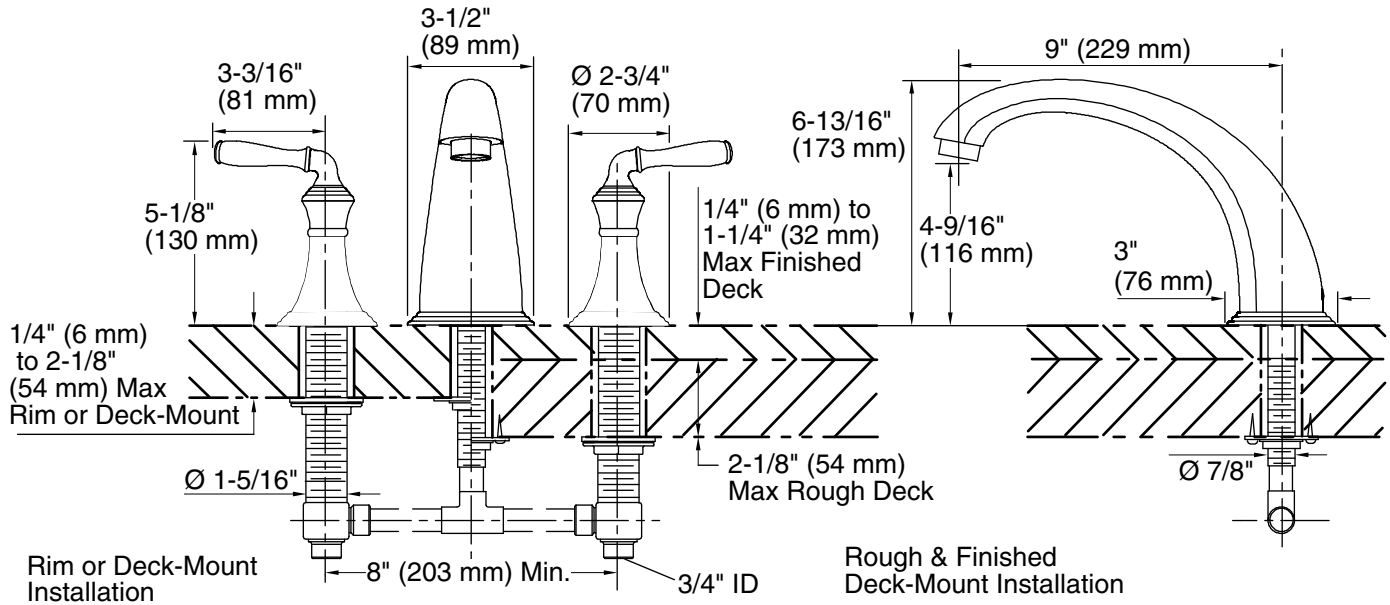

Features

- Two lever handles offer separate control of hot and cold water.
- 9" (229 mm) nondiverter spout.
- Coordinates with Devonshire faucets, accessories, and showering components to complete your bathroom.

Technical Information

All product dimensions are nominal.

Drain included: No

Spout:

Spout reach: 9" (229 mm)

Notes

Install this product according to the installation guide.

ADA, OBC, CSA B651 compliant when installed to the specific requirements of these regulations.